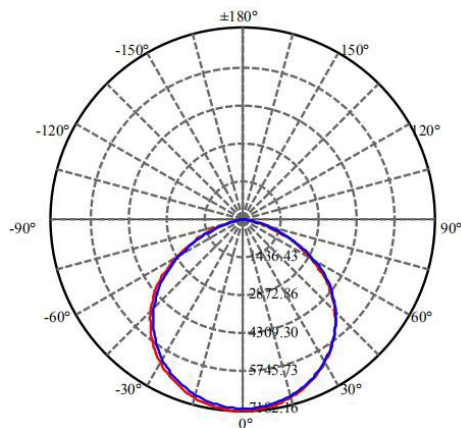

PRODUCT SPECIFICATIONS

| MODEL | ITEM # | POWER (W) | LUMENS (LM) | CCT (K) | DIMENSIONS (IN) D x H | EFFICIENCY (Lm/W) | BEAM ANGLE |
|--------------------|----------------|-----------|-------------|---------|--------------------------|-------------------|------------|
| CLU11-150WRD1-BK50 | L150W5KUFOCL11 | 150 | 20,250 | 5000 | Ø 11.73 x 7.44 | 135 | 110° |

DIAGRAM

PHOTOMETRY

Max , Ave Beam angle of C0plane1 11.32