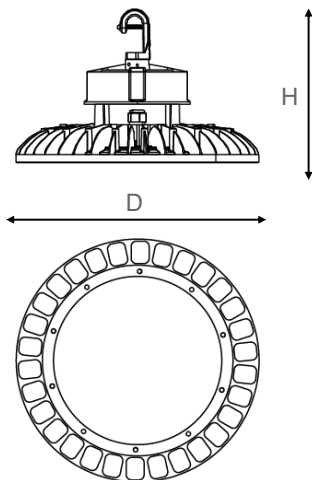

PRODUCT FEATURES

- Die-Cast Aluminum Alloy Housing
- Black Finish
- IP65 Rating - Suitable for Wet Locations
- 100-277 Voltage Rating, PF > 0.9, THD < 20%
- CRI > 80
- Mercury and UV Free
- Dimming: 1-10V, PWM, VR
- Flat Clear Glass Lens
- 50,000 Hour Lifetime Rating
- 5-Year Limited Warranty
- DLC Premium Listed
- UL / cUL Certified
- Operating Temperature: -22°F to 122°F (-30°C to 50°C)

PRODUCT SPECIFICATIONS

| MODEL | ITEM # | POWER (W) | LUMENS (LM) | CCT (K) | DIMENSIONS (IN) D x H | EFFICIENCY (Lm/W) | BEAM ANGLE |
|--------------------|----------------|-----------|-------------|---------|--------------------------|-------------------|------------|
| CLU11-150WRD1-BK50 | L150W5KUFOCL11 | 150 | 20,250 | 5000 | Ø 11.73 x 7.44 | 135 | 110° |

DIAGRAM

PHOTOMETRY

Max , Ave Beam angle of C0plane1 11.32