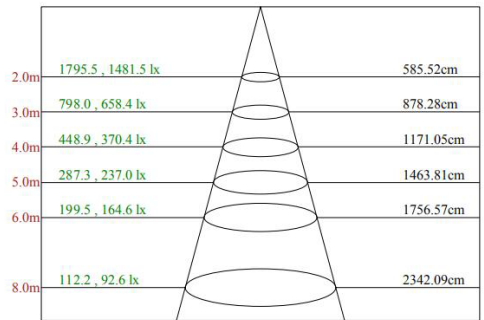

PRODUCT SPECIFICATIONS

| MODEL | ITEM # | POWER (W) | LUMENS (LM) | CCT (K) | DIMENSIONS (IN) D x H | EFFICIENCY (Lm/W) | BEAM ANGLE |
|--------------------|----------------|-----------|-------------|---------|--------------------------|-------------------|------------|
| CLU11-150WRD1-BK50 | L150W5KUFOCL11 | 150 | 20,250 | 5000 | Ø 11.73 x 7.44 | 135 | 110° |

DIAGRAM

PHOTOMETRY

Max , Ave Beam angle of C0plane1 11.32