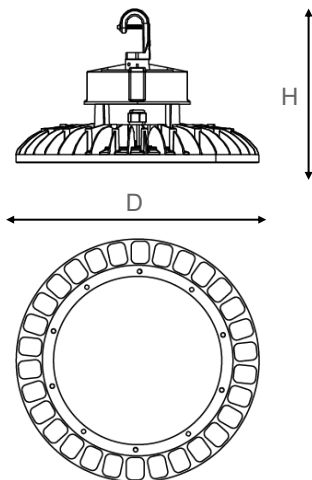

PRODUCT SPECIFICATIONS

MODEL	ITEM #	POWER (W)	LUMENS (LM)	CCT (K)	DIMENSIONS (IN) D x H	EFFICIENCY (Lm/W)	BEAM ANGLE
CLU11-240WRD1-BK50	L240W5KUFOCL11	240	32,400	5000	Ø 14.17 x 8.98	135	110°

DIAGRAM

PHOTOMETRY

Height (m)	Max, Ave (lx)	Beam diameter (cm)
2.0m	2948.0 , 2426.8 lx	589.08cm
3.0m	1310.2 , 1078.6 lx	883.62cm
4.0m	737.0 , 606.7 lx	1178.16cm
5.0m	471.7 , 388.3 lx	1472.70cm
6.0m	327.6 , 269.6 lx	1767.24cm
8.0m	184.3 , 151.7 lx	2356.32cm

Max , Ave Beam angle of C180plane111.64