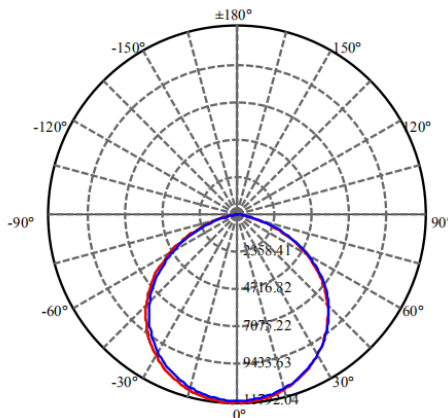

PRODUCT SPECIFICATIONS

MODEL	ITEM #	POWER (W)	LUMENS (LM)	CCT (K)	DIMENSIONS (IN) D x H	EFFICIENCY (Lm/W)	BEAM ANGLE
CLU11-240WRD1-BK50	L240W5KUFOCL11	240	32,400	5000	Ø 14.17 x 8.98	135	110°

DIAGRAM

PHOTOMETRY

Height (m)	Max, Ave (lx)	Beam diameter (cm)
2.0m	2948.0 , 2426.8 lx	589.08cm
3.0m	1310.2 , 1078.6 lx	883.62cm
4.0m	737.0 , 606.7 lx	1178.16cm
5.0m	471.7 , 388.3 lx	1472.70cm
6.0m	327.6 , 269.6 lx	1767.24cm
8.0m	184.3 , 151.7 lx	2356.32cm

Max , Ave Beam angle of C180plane111.64