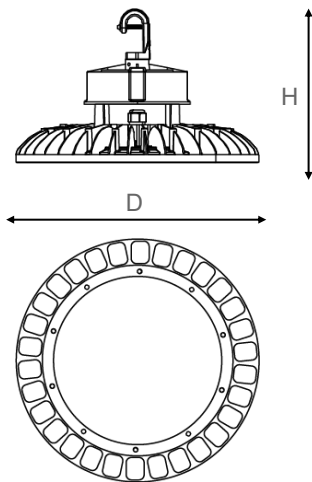

**PRODUCT FEATURES**

- Die-Cast Aluminum Alloy Housing
- Black Finish
- IP65 Rating - Suitable for Wet Locations
- 200-480 Voltage Rating, PF > 0.9, THD < 20%
- CRI > 80
- Mercury and UV Free
- Dimming: 1-10V, PWM, VR
- Flat Clear Glass Lens
- 50,000 Hour Lifetime Rating
- 5-Year Limited Warranty
- DLC Premium Listed
- UL / cUL Certified
- Operating Temperature: -22°F to 122°F (-30°C to 50°C)

**PRODUCT SPECIFICATIONS**

MODEL	ITEM #	POWER (W)	LUMENS (LM)	CCT (K)	DIMENSIONS (IN) D x H	EFFICIENCY (Lm/W)	BEAM ANGLE
CLU11-240WSH1-BK50	L240W5KUFOHCL11	240	32,400	5000	Ø 14.17 x 8.98	135	110°

DIAGRAM

PHOTOMETRY