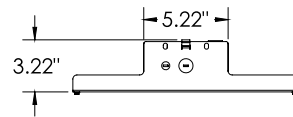

¹LED Life Span Based Upon LM-70 Test Results

Atlas Lighting Products, Inc.
 PO Box 2348 | Burlington, NC 27216
 800-849-8485 | www.atlasled.com

DIMENSIONS

SINGLE MODULE
 Weight: 7.3 lbs.

TRIPLE MODULE
 Weight: 16.6 lbs.