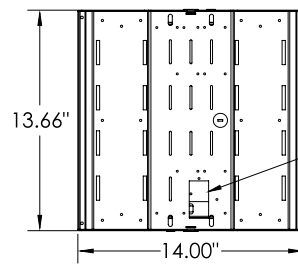

¹LED Life Span Based Upon LM-70 Test Results

Atlas Lighting Products, Inc.
 PO Box 2348 | Burlington, NC 27216
 800-849-8485 | www.atlasled.com

DIMENSIONS

SINGLE MODULE
 Weight: 7.3 lbs.

TRIPLE MODULE
 Weight: 16.6 lbs.