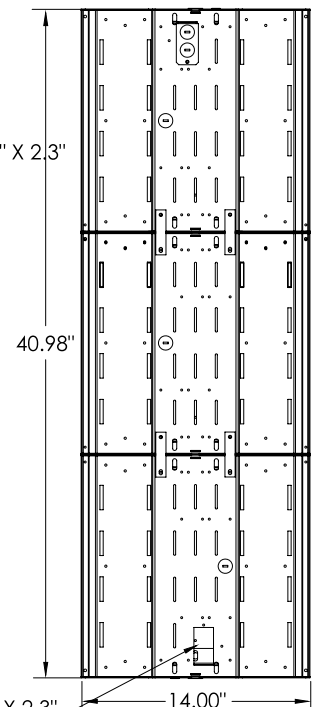

TRIPLE MODULE
Weight: 16.6 lbs.

Rebates and Incentives are available in many areas.
Contact an Atlas Representative for more information.

*The majority of Atlas Lighting Products are assembled in USA facilities by an American Workforce utilizing both Domestic and Foreign components. Meets Buy American requirements within the ARRA.