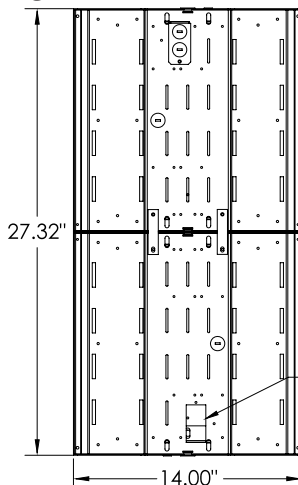

Rebates and Incentives are available in many areas.
Contact an Atlas Representative for more information.

*The majority of Atlas Lighting Products are assembled in USA facilities by an American Workforce utilizing both Domestic and Foreign components. Meets Buy American requirements within the ARRA.