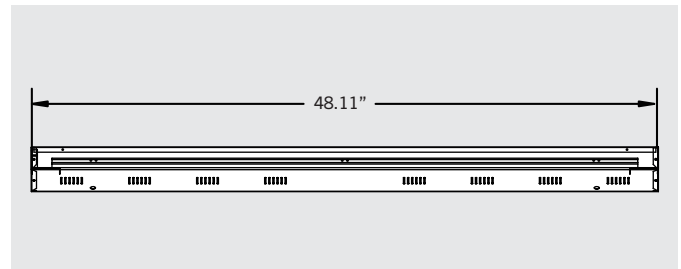

DESCRIPTION

4' LED Tube Ready Highbay Fixture, 4 Lamp. (Lamps Sold Separately)

APPLICATION

Used for indoor highbay, lowbay, warehouse and general lighting applications.

PRODUCT FEATURES

- Designed for use with Single Ended Wiring (Type B) LED T8 tubes
- Post painted white steel body with mirror reflector
- Rated for Dry & Damp locations
- For use with Keystone Single Ended Wiring Direct Drive LED lamps: 25W Max per lamp

Note: In order for UL safety certification to be valid, only Keystone lamps may be installed in the fixture as per product label.

ORDERING INFORMATION

CATALOG NUMBER	CARTON QTY.	EASY CODE	UPC
KT-DDHBLDT8-4-4L	1	TCC-11	843654123196