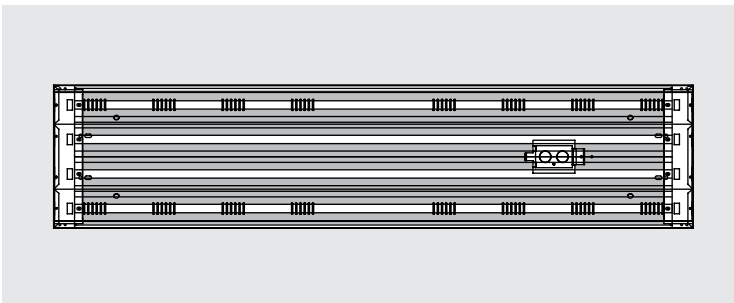

DESCRIPTION

4' LED Tube Ready Highbay Fixture, 4 Lamp. (Lamps Sold Separately)

APPLICATION

Used for indoor highbay, lowbay, warehouse and general lighting applications.

PRODUCT FEATURES

- Designed for use with Single Ended Wiring (Type B) LED T8 tubes
- Post painted white steel body with mirror reflector
- Rated for Dry & Damp locations
- For use with Keystone Single Ended Wiring Direct Drive LED lamps: 25W Max per lamp

Note: In order for UL safety certification to be valid, only Keystone lamps may be installed in the fixture as per product label.

ORDERING INFORMATION

CATALOG NUMBER	CARTON QTY.	EASY CODE	UPC
KT-DDHBLDT8-4-4L	1	TCC-11	843654123196