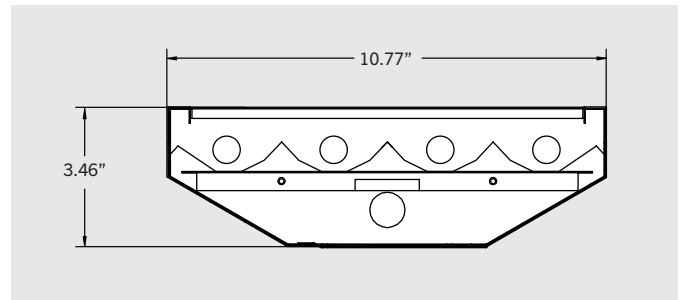

DESCRIPTION

4' LED Tube Ready Highbay Fixture, 4 Lamp. (Lamps Sold Separately)

APPLICATION

Used for indoor highbay, lowbay, warehouse and general lighting applications.

PRODUCT FEATURES

- Designed for use with Single Ended Wiring (Type B) LED T8 tubes
- Post painted white steel body with mirror reflector
- Rated for Dry & Damp locations
- For use with Keystone Single Ended Wiring Direct Drive LED lamps: 25W Max per lamp

Note: In order for UL safety certification to be valid, only Keystone lamps may be installed in the fixture as per product label.

ORDERING INFORMATION

CATALOG NUMBER	CARTON QTY.	EASY CODE	UPC
KT-DDHBLDT8-4-4L	1	TCC-11	843654123196