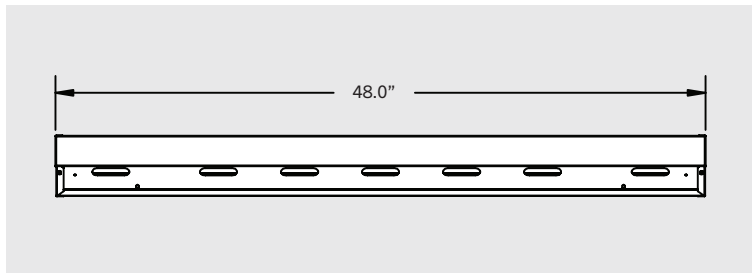

PHYSICAL SPECIFICATIONS

Note: In order for UL safety certification to be valid, only Keystone lamps may be installed in the fixture as per product label.

ORDERING INFORMATION

CATALOG NUMBER	CARTON QTY.	EASY CODE	UPC
KT-DDHBLEDT8-4-6L	1	POZ-55	843654123189