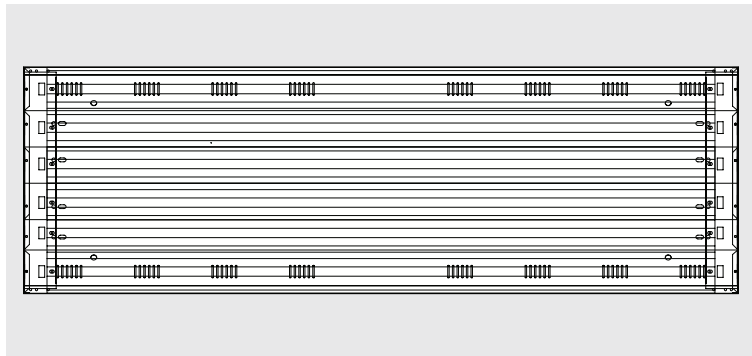

PHYSICAL SPECIFICATIONS

Note: In order for UL safety certification to be valid, only Keystone lamps may be installed in the fixture as per product label.

ORDERING INFORMATION

CATALOG NUMBER	CARTON QTY.	EASY CODE	UPC
KT-DDHBLEDT8-4-6L	1	POZ-55	843654123189