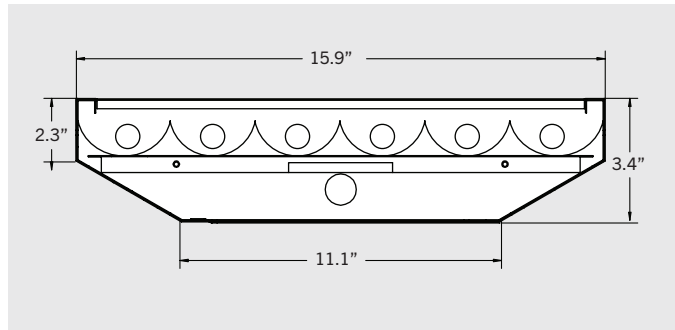

PHYSICAL SPECIFICATIONS

Note: In order for UL safety certification to be valid, only Keystone lamps may be installed in the fixture as per product label.

ORDERING INFORMATION

CATALOG NUMBER	CARTON QTY.	EASY CODE	UPC
KT-DDHBLEDT8-4-6L	1	POZ-55	843654123189