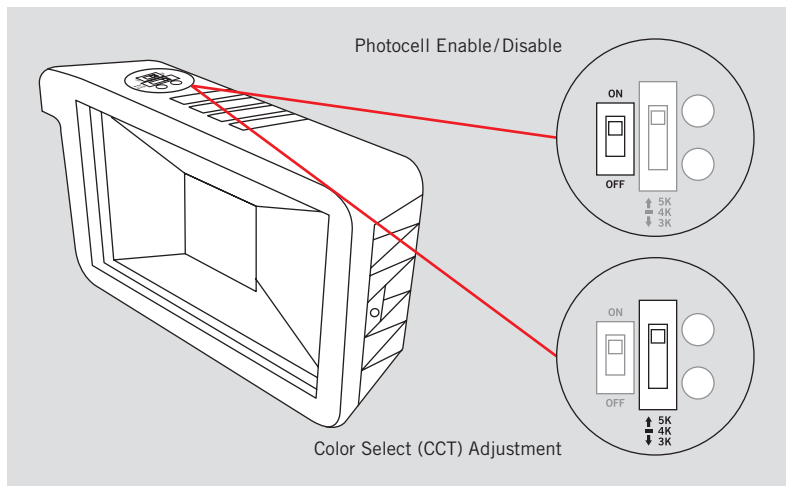

ORDERING INFORMATION

CATALOG NUMBER	PACK QTY.	EASY CODE	UPC
KT-FLED75-R1A-UNV-8CSB-VDIM	1	WDN-12	843654130293