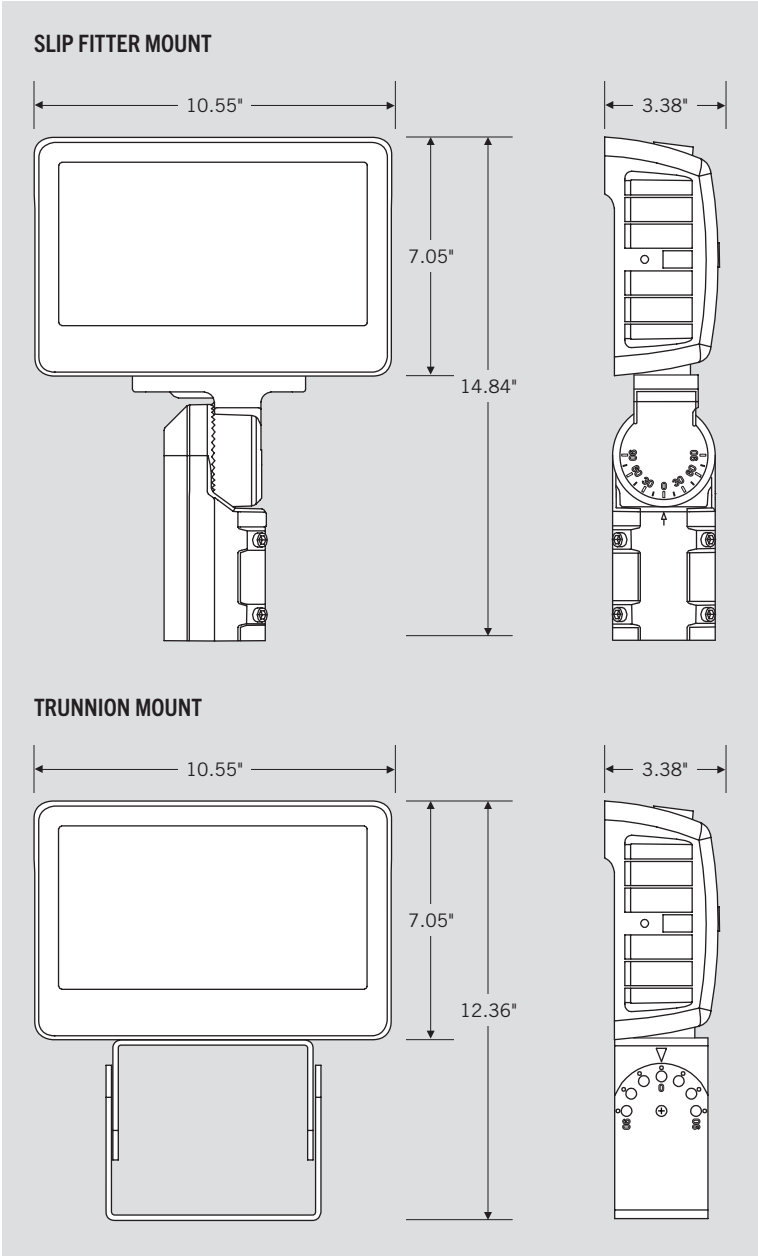

LIGHT DISTRIBUTION PATTERNS (Isometric view from above)

Building exterior mounted at 20', 30° below horizontal

Ground mounted at 6" above ground, 10° above horizontal, shining towards building exterior wall at 28' away

KT-FLED75-R1A-UNV-8CSB-VDIM
COMPACT 75W GENERAL-PURPOSE LED FLOOD LIGHT

PHYSICAL SPECIFICATIONS

	EPA
Mounted Vertical	0.62 sq/ft
Mounted Horizontal	0.30 sq/ft
Mounted 45°	0.65 sq/ft

KT-FLED75-R1A-UNV-8CSB-VDIM