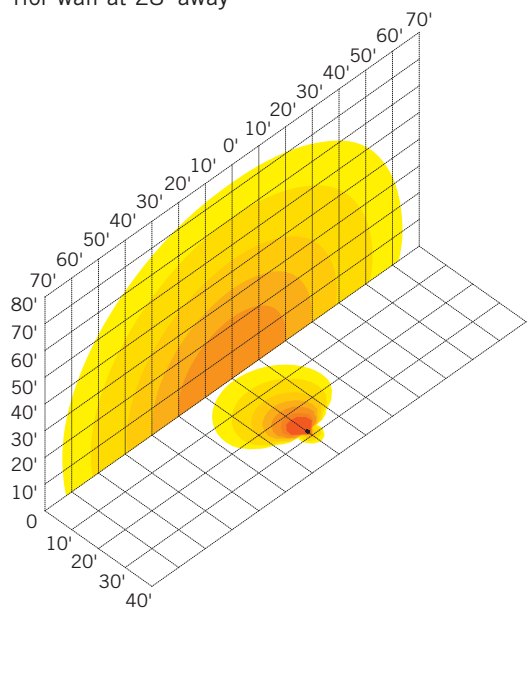

* Color Uniformity: CCT (Correlated Color Temperature) range as per guidelines outlined in ANSI C78.377-2017

KT-FLED75-R1A-UNV-8CSB-VDIM

COMPACT 75W GENERAL-PURPOSE LED FLOOD LIGHT

PHOTOMETRIC SPECIFICATIONS

ISOCANDELA PLOT

LUMINOUS INTENSITY DISTRIBUTION

Average diffuse angle (50%): **114.2°**

- 1 Blue - 0° H
- 2 Red - 90° H
- 3 Green - 22.5° H
- 4 Orange - 45° H
- 5 Grey - 67.5° H

FLUX DISTRIBUTION

Zone	Lumens	% Luminaire
Forward Light	4,702 lm	49.6%
0°-30°	1,377 lm	14.4%
30°-60°	2,659 lm	27.8%
60°-80°	696 lm	7.3%
80°-90°	10 lm	0.1%
Back Light	4,814 lm	50.4%
0°-30°	1,366 lm	14.3%
30°-60°	2,644 lm	27.7%
60°-80°	788 lm	8.2%
80°-90°	16 lm	0.2%
Up Light	0 lm	0.0%
90°-100°	0 lm	0.0%
100°-180°	0 lm	0.0%

LIGHT DISTRIBUTION PATTERNS (Isometric view from above)

Building exterior mounted at 20', 30° below horizontal

Ground mounted at 6" above ground, 10° above horizontal, shining towards building exterior wall at 28' away