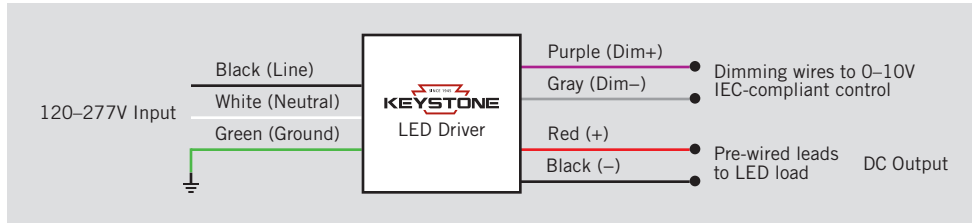

COMPACT 75W GENERAL-PURPOSE LED FLOOD LIGHT

GENERAL SETUP INSTRUCTIONS

GENERAL WIRING DIAGRAM

Caution: Before installing, make certain that AC power to the fixture is off.

Caution: The electrical rating of this product is 120-277V. Installer must confirm that there is 120-277V at the fixture before installation.