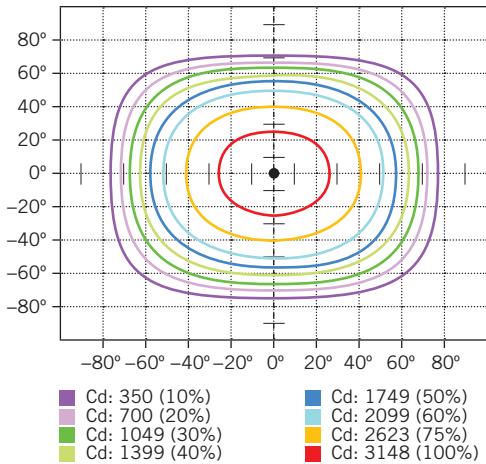

PRODUCT FEATURES

- Uniform, wide flood design (NEMA 7h x 7w distribution pattern)
- Heavy-duty, die cast aluminum housing featuring built-in glare visor and tempered glass lens
- Powered by Keystone 0–10V dimming LED drivers
- Keystone Color Select Technology: Adjustable CCT (3000K, 4000K, or 5000K)
- Built-in dusk-to-dawn photocell behind translucent 3/4" threaded plug with anti-yellowing agent
- Heavy-duty slip fitter mount and trunnion mount options included
- Ambient operating temperature: –40°C/–40°F to 45°C/113°F
- UL listed for wet locations, IP65
- 0–10V dimming, 10% min
- Power Factor: >0.95
- THD: <20%
- LED chip lifetime: L70 >100,000 hrs @ 25°C/77°F ambient fixture temp
- Meets FCC Part 15, Part B, Class A standards for conducted and radiated emissions
- 18" input cable, pre-stripped
- Fixture impact rating IK07

ELECTRICAL SPECIFICATIONS

Catalog Number	Wattage	Lumens	Dimming	CCT*	Efficacy	CRI	Housing Color	Mounting	Input Voltage	Rated Life	Legacy Equivalent
KT-FLED75-R1A-UNV-8CSB-VDIM	75W	9150 lm	0–10V	3000K	122 lm/W	>80	Bronze	Universal: 2 3/8" Slip fitter or trunnion	120–277V	50,000 hrs	250–320W MH
		10725 lm		4000K	143 lm/W						
		10050 lm		5000K	134 lm/W						

* Color Uniformity: CCT (Correlated Color Temperature) range as per guidelines outlined in ANSI C78.377-2017

KT-FLED75-R1A-UNV-8CSB-VDIM

COMPACT 75W GENERAL-PURPOSE LED FLOOD LIGHT

PHOTOMETRIC SPECIFICATIONS

ISOCANDELA PLOT

LUMINOUS INTENSITY DISTRIBUTION

Average diffuse angle (50%): **114.2°**

- 1 Blue - 0° H
- 2 Red - 90° H
- 3 Green - 22.5° H
- 4 Orange - 45° H
- 5 Grey - 67.5° H

FLUX DISTRIBUTION

Zone	Lumens	% Luminaire
Forward Light	4,702 lm	49.6%
0°-30°	1,377 lm	14.4%
30°-60°	2,659 lm	27.8%
60°-80°	696 lm	7.3%
80°-90°	10 lm	0.1%
Back Light	4,814 lm	50.4%
0°-30°	1,366 lm	14.3%
30°-60°	2,644 lm	27.7%
60°-80°	788 lm	8.2%
80°-90°	16 lm	0.2%
Up Light	0 lm	0.0%
90°-100°	0 lm	0.0%
100°-180°	0 lm	0.0%