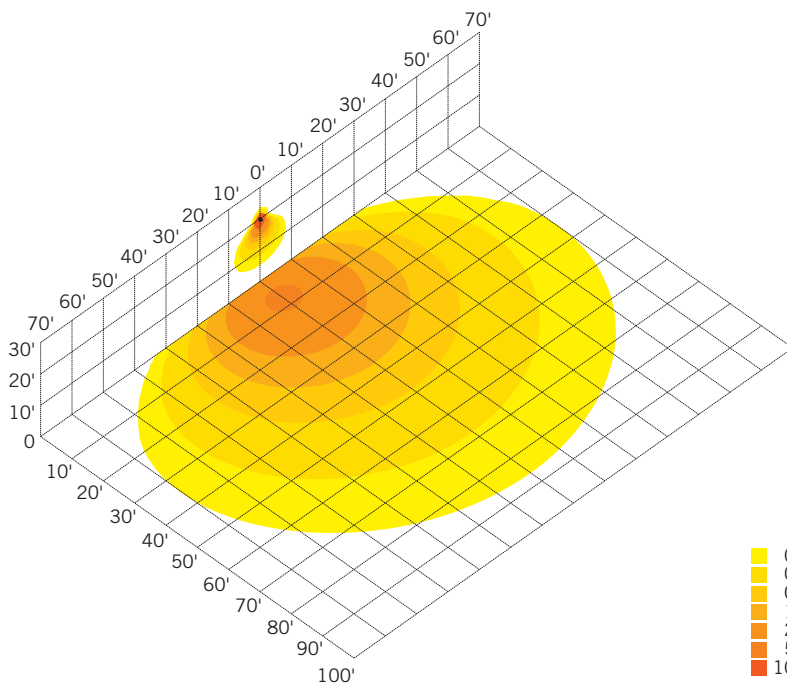

* Color Uniformity: CCT (Correlated Color Temperature) range as per guidelines outlined in ANSI C78.377-2017

KT-FLED75-R1A-UNV-8CSB-VDIM

COMPACT 75W GENERAL-PURPOSE LED FLOOD LIGHT

PHOTOMETRIC SPECIFICATIONS

ISOCANDELA PLOT

LUMINOUS INTENSITY DISTRIBUTION

Average diffuse angle (50%): **114.2°**

- 1 Blue - 0° H
- 2 Red - 90° H
- 3 Green - 22.5° H
- 4 Orange - 45° H
- 5 Grey - 67.5° H

FLUX DISTRIBUTION

Zone	Lumens	% Luminaire
Forward Light	4,702 lm	49.6%
0°-30°	1,377 lm	14.4%
30°-60°	2,659 lm	27.8%
60°-80°	696 lm	7.3%
80°-90°	10 lm	0.1%
Back Light	4,814 lm	50.4%
0°-30°	1,366 lm	14.3%
30°-60°	2,644 lm	27.7%
60°-80°	788 lm	8.2%
80°-90°	16 lm	0.2%
Up Light	0 lm	0.0%
90°-100°	0 lm	0.0%
100°-180°	0 lm	0.0%

LIGHT DISTRIBUTION PATTERNS (Isometric view from above)

Building exterior mounted at 20', 30° below horizontal

Ground mounted at 6" above ground, 10° above horizontal, shining towards building exterior wall at 28' away