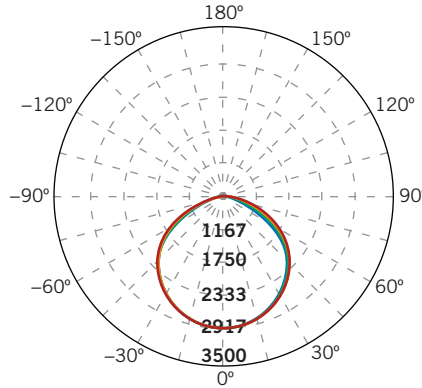

PRODUCT FEATURES

- Uniform, wide flood design (NEMA 7h x 7w distribution pattern)
- Heavy-duty, die cast aluminum housing featuring built-in glare visor and tempered glass lens
- Powered by Keystone 0–10V dimming LED drivers
- Keystone Color Select Technology: Adjustable CCT (3000K, 4000K, or 5000K)
- Built-in dusk-to-dawn photocell behind translucent 3/4" threaded plug with anti-yellowing agent
- Heavy-duty slip fitter mount and trunnion mount options included
- Ambient operating temperature: –40°C/–40°F to 45°C/113°F
- UL listed for wet locations, IP65
- 0–10V dimming, 10% min
- Power Factor: >0.95
- THD: <20%
- LED chip lifetime: L70 >100,000 hrs @ 25°C/77°F ambient fixture temp
- Meets FCC Part 15, Part B, Class A standards for conducted and radiated emissions
- 18" input cable, pre-stripped
- Fixture impact rating IK07

* Color Uniformity: CCT (Correlated Color Temperature) range as per guidelines outlined in ANSI C78.377-2017

KT-FLED75-R1A-UNV-8CSB-VDIM

COMPACT 75W GENERAL-PURPOSE LED FLOOD LIGHT

PHOTOMETRIC SPECIFICATIONS

ISOCANDELA PLOT

LUMINOUS INTENSITY DISTRIBUTION

Average diffuse angle (50%): **114.2°**

- 1 Blue - 0° H
- 2 Red - 90° H
- 3 Green - 22.5° H
- 4 Orange - 45° H
- 5 Grey - 67.5° H

FLUX DISTRIBUTION

Zone	Lumens	% Luminaire
Forward Light	4,702 lm	49.6%
0°-30°	1,377 lm	14.4%
30°-60°	2,659 lm	27.8%
60°-80°	696 lm	7.3%
80°-90°	10 lm	0.1%
Back Light	4,814 lm	50.4%
0°-30°	1,366 lm	14.3%
30°-60°	2,644 lm	27.7%
60°-80°	788 lm	8.2%
80°-90°	16 lm	0.2%
Up Light	0 lm	0.0%
90°-100°	0 lm	0.0%
100°-180°	0 lm	0.0%

LIGHT DISTRIBUTION PATTERNS (Isometric view from above)

Building exterior mounted at 20', 30° below horizontal

Ground mounted at 6" above ground, 10° above horizontal, shining towards building exterior wall at 28' away