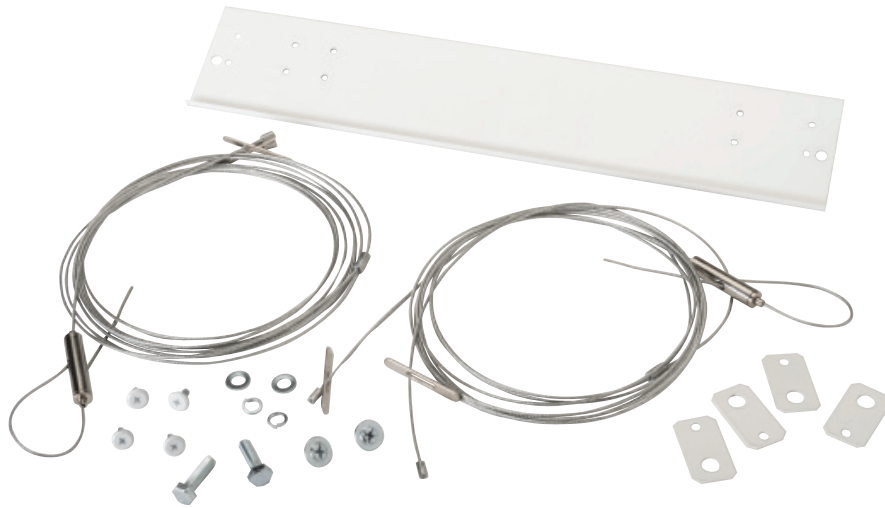

KT-HBLED-EM-BR-KIT

EMERGENCY LED BACKUP MOUNTING KIT

DESCRIPTION

Designed for use with
KT-EMRG-LED-5-500-EN /DF
KT-EMRG-LED-12-1200-EN /DF
KT-EMRG-LED-20SD-2000-EN /DF

PHYSICAL SPECIFICATIONS