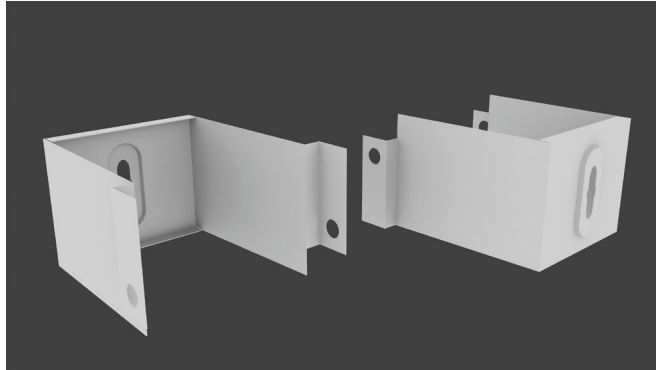

KT-HBLED-SM-1-KIT

SURFACE MOUNT KIT

KT-HBLED-SM-1-KIT

DESCRIPTION: Steel Surface Mount Kit for HighBay Fixture.

CONTENTS: Surface Mount Plates & Screws.

.....

DIMENSIONS: