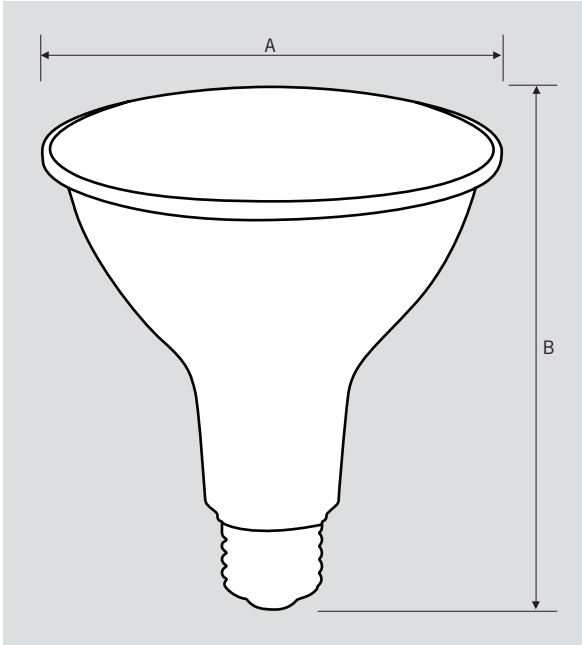

ESSENTIAL SERIES

GENERAL PURPOSE LED BULBS

KT-LED11.5PAR38-F-9XX

REPLACEMENT LAMP

DESCRIPTION

11.5W PAR38 Lamp | 2700–5000K | >90 CRI | Standard Flood

Enclosed Fixture Rated

RoHS Compliant

- Track Lighting
- Display
- Flood and Spot Lighting
- Outdoor fixtures (with suitable protection from the elements)

PRODUCT FEATURES

- Energy efficient, 80%+ energy savings over legacy equivalents
- Lower heat generation than legacy equivalents
- HiCRI LED's offer enhanced color rendering vs 80 CRI LED's, providing ideal clarity, representation, and uniformity of illuminated area/objects
- PF >0.90
- Complies with Part 15 of FCC
- Title 24 JA8 compliant (excluding 5000K lamps)
- Title 20 Compliant
- Operating temperature range –4°F/–20°C to 113°F/45°C
- Long Life minimizes replacement and maintenance costs
- ANSI compliant construction ensures fitment for intended applications
- Meets Energy Star requirements
- UL Listed
- Rated for use in damp and wet locations
- Smooth, uniform dimming
- Precision crafted full face optics for precise beam angle control
- Durable Plastic housing lowers the risk for breakage
- Suitable for use in open, enclosed, and recessed fixtures

KT-LED11.5PAR38-F-9XX REPLACEMENT LAMP

PHYSICAL CHARACTERISTICS

LAMP DIMENSIONS

A (Diameter)	4.80"
B (Length)	5.20"

BASE TYPE: E26 (Medium)

PACKAGING

Carton Quantity	24 pcs
Carton Dimensions	21.06" × 15.75" × 13.58"
Carton Weight	18.1 lbs