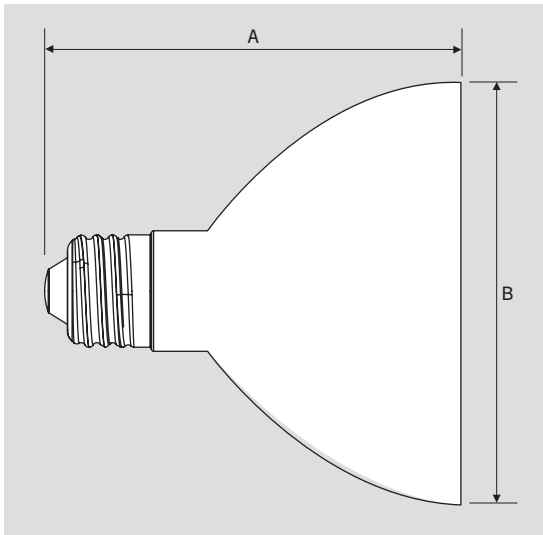

ELECTRICAL AND PERFORMANCE SPECIFICATIONS

Keystone Catalog Number	Description	Color Temp	Input Voltage	Rated Lamp Wattage	Legacy Equivalent Wattage	Base Type	Lumens	CRI	Light Distribution	Dimmable	Efficacy
KT-LED18PAR38-NF-830	Commercial PAR38 bulb. Universal input voltage, Narrow flood, Non-dimmable	3000K	120–277V	18W	100W halogen	E26	1950 L	>80	25	No	108 lm/W
KT-LED18PAR38-NF-840	Commercial PAR38 bulb. Universal input voltage, Narrow flood, Non-dimmable	4000K	120–277V	18W	100W halogen	E26	2060 L	>80	25	No	114 lm/W
KT-LED18PAR38-NF-850	Commercial PAR38 bulb. Universal input voltage, Narrow flood, Non-dimmable	5000K	120–277V	18W	100W halogen	E26	2100 L	>80	25	No	114 lm/W
KT-LED18PAR38-F-830	Commercial PAR38 bulb. Universal input voltage, Standard flood, Non-dimmable	3000K	120–277V	18W	100W halogen	E26	1950 L	>80	40	No	108 lm/W
KT-LED18PAR38-F-840	Commercial PAR38 bulb. Universal input voltage, Standard flood, Non-dimmable	4000K	120–277V	18W	120W halogen	E26	2060 L	>80	40	No	114 lm/W
KT-LED18PAR38-F-850	Commercial PAR38 bulb. Universal input voltage, Standard flood, Non-dimmable	5000K	120–277V	18W	120W halogen	E26	2100 L	>80	40	No	114 lm/W

KT-LED18PAR38-X-8XX

REPLACEMENT LAMP

PHYSICAL CHARACTERISTICS

RATED LIFE

L70 (Hours)	50,000
-------------	--------

PACKAGING

Carton Quantity	12 pcs
Carton Dimensions	17.72" x 12" x 13"
Carton Weight	20.84 lbs

LAMP DIMENSIONS

A (Length)	5.03"
B (Diameter)	4.73"

BASE TYPE: E26 (Medium)

ORDERING INFORMATION

ORDER CODE	PACK QTY.	EASY CODE	UPC
KT-LED18PAR38-NF-830	TBD	AVN-59	843654122946
KT-LED18PAR38-NF-840	TBD	WMH-86	843654122953
KT-LED18PAR38-NF-850	TBD	LHR-73	843654122960
KT-LED18PAR38-F-830	TBD	YBY-12	843654122977
KT-LED18PAR38-F-840	TBD	UNW-29	843654122984
KT-LED18PAR38-F-850	TBD	EAR-65	843654122991