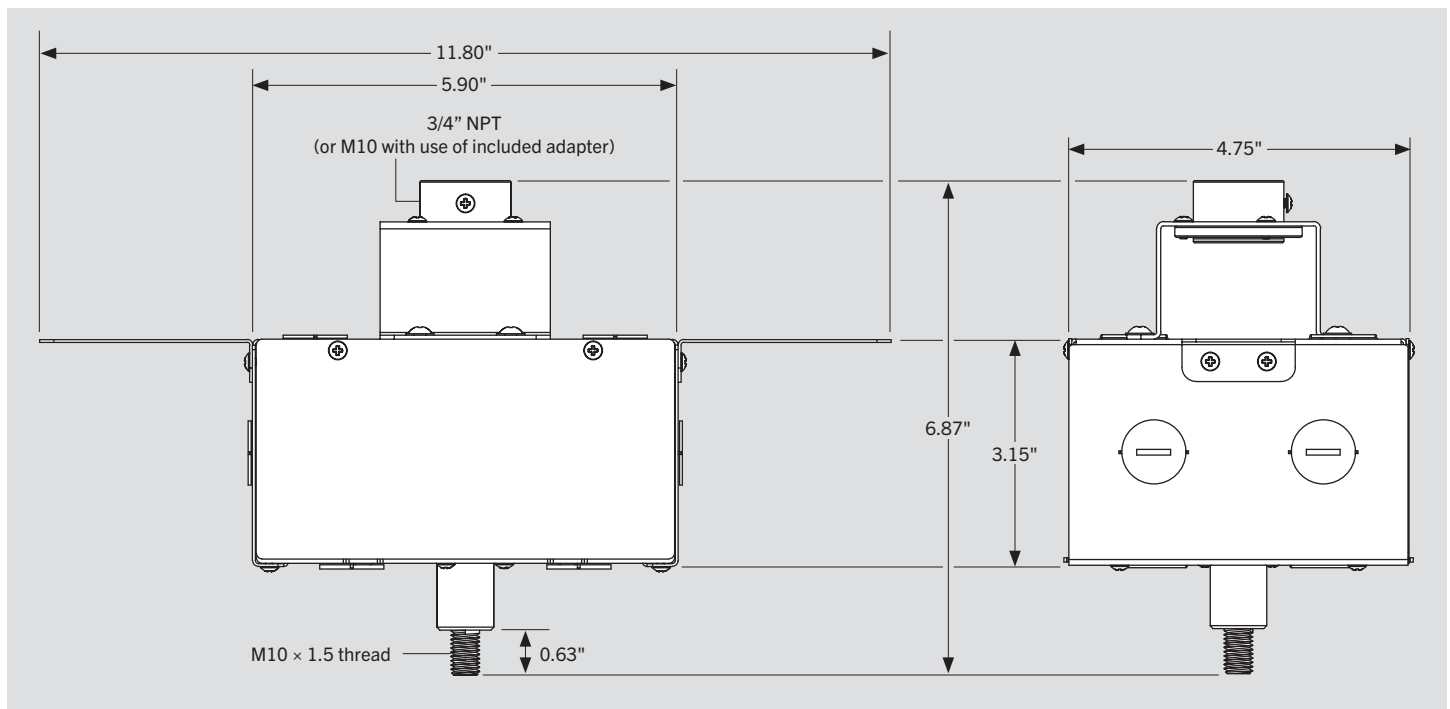

KT-RHLED-JBOX-PM /G2
JUNCTION BOX

DESCRIPTION

Junction Box; Optimized for Pole-Pendant and Step-Down Transformer Applications

5 YEAR
WARRANTY

SPECIFICATIONS

Catalog Number	Description
KT-RHLED-JBOX-PM /G2	Junction Box; Optimized for Pole-Pendant and Step-Down Transformer Applications

KT-RHLED-JBOX-PM /G2

JUNCTION BOX

ORDERING INFORMATION

ORDER CODE	PACK QTY.	UPC	Easy Code
KT-RHLED-JBOX-PM /G2	1	843654133300	RAQ-94

CATALOG NUMBER BREAKDOWN

KT-RHLED-JBOX-PM /G2

1 2 3 4 5 6

- 1 Keystone Technologies
- 2 Round High Bay
- 3 LED Technology
- 4 Junction Box
- 5 Pole Mount
- 6 Second Generation