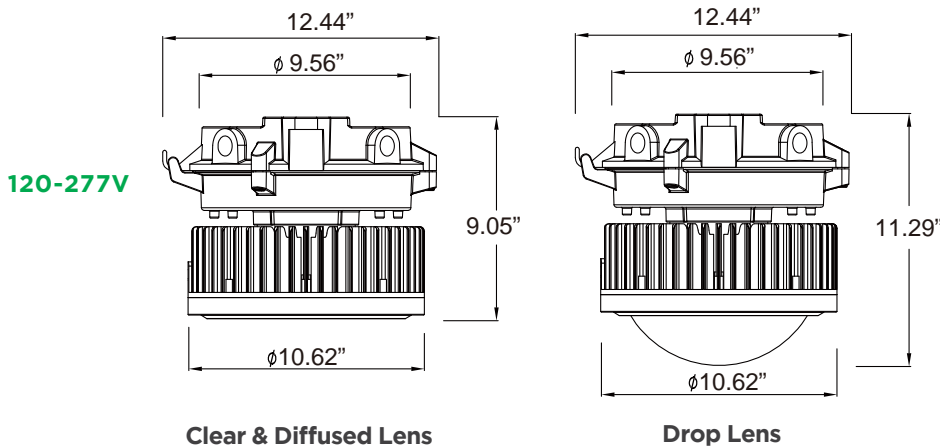

1. Measured at 5000k on wide lens clear glass option

PRODUCT DIMENSIONS:

PROJECT: _____ CATALOG # _____ NOTES: _____ FIXTURE SCHEDULE: _____

HIGHBAY
HLRM SERIES - CID2

ACCESSORIES TABLE (SOLD SEPARATELY):