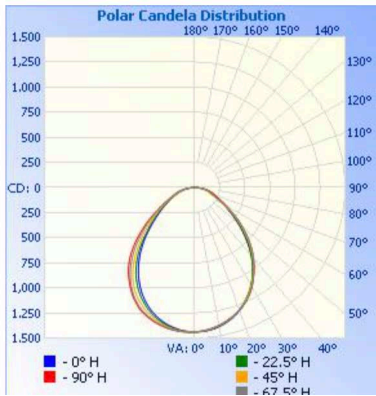

LED MODULES

- SMD LED chips
- Available Kelvin temperature of 40K and 50K
- Beam angle: 240°
- CRI > 80
- 50,000 hour rated life

CERTIFICATIONS

- UL certified
- IP20 rated
- LM79 tested

ENERGY DATA

- Driver: 100-277V
- Power Factor > 0.90
- THD < 20%

MOUNTING

- Bi-Pin (G13)
- Type A

WARRANTY

- 1 year warranty
- * This lamp is engineered to work with ballasts. We recommend testing a trial lamp before placing a large order.*

PRODUCT DETAILS

Product Code	Voltage	Length (Inch)	Lumens ^{1,2}	Efficacy*	CCT ¹	Beam Angle	Replacement
T8-14W	100-277V	48"	2100	150	40K, 50K	240°	32W FL-T8-4'
T8-16W	100-277V	48"	2250	140	40K, 50K	240°	40W FL-T8-4'

1. CCT range complies to ANSI C78.377-2008
 2. Rated average life based on engineering testing and probability analysis
 3. Lifetime test consistent with IESNA LM80 lumen maintenance procedure

BOX DIMENSIONS

Watts	Length (Inches)	Width (Inches)	Height (lbs)	Count Per Box
T8	50	9	10	42 pcs

Illuminance at a Distance		
Center Beam fc	Beam Width	
17.0ft	4.98 fc	33.8 ft 38.3 ft
34.0ft	1.24 fc	67.6 ft 76.6 ft
51.0ft	0.55 fc	101.4 ft 114.9 ft
68.0ft	0.31 fc	135.2 ft 153.1 ft
85.0ft	0.20 fc	169.1 ft 191.4 ft
102.0ft	0.14 fc	202.9 ft 229.7 ft