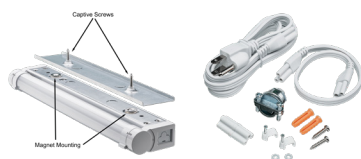

INSTALLATION

Use captive wood screws to attach mounting plate to underside of cabinet.