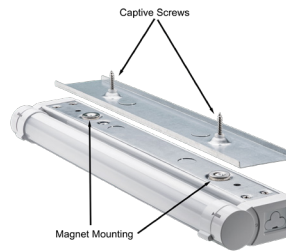

Under Cabinet Lighting

Linkable Beam Adjustable Under Cabinet Lights

Dim2Warm
Under Cabinet Light
Transitions from 3000K to 2200K when dimmed

ETI ADVANTAGE

- ✓ Beam is adjustable by up to 90°
- ✓ MAGNA MOUNT™ mounting plate makes cabinet installation quick and easy
- ✓ 120V direct wire or plug in connection
- ✓ 2-way linkable

Part #	Model #	Description	Replaces	LED Watts	Lumens	LPW	CCT	Product Dimensions	CRI	Input Voltage	Case Pack
UC-12-5-930-SV-D	53502111	12" Linkable, Beam Adjustable Under Cabinet Light - Triac Dim-to-Warm (Direct Wire or Plug-in)	35w	5.5w	300	55	3000K-2200K	12 x 1.1 x 2.4 in.	90	120V	5
UC-18-9-930-SV-D	53503111	18" Linkable, Beam Adjustable Under Cabinet Light - Triac Dim-to-Warm (Direct Wire or Plug-in)	40w	9w	500	56	3000K-2200K	17.9 x 1.1 x 2.4 in.	90	120V	5
UC-24-12-930-SV-D	53504111	24" Linkable, Beam Adjustable Under Cabinet Light - Triac Dim-to-Warm (Direct Wire or Plug-in)	60w	12.5w	700	56	3000K-2200K	23.9 x 1.1 x 2.4 in.	90	120V	5
UC-32-10-930-SV-D	53505111	32" Linkable, Beam Adjustable Under Cabinet Light - Triac Dim-to-Warm (Direct Wire or Plug-in)	75w	15w	1,000	67	3000K-2200K	32 x 2.4 x 3.9 in.	90	120V	5
UC-42-15-930-SV-D	53506111	42" Linkable, Beam Adjustable Under Cabinet Light - Triac Dim-to-Warm (Direct Wire or Plug-in)	100w	22w	1,500	68	3000K-2200K	42 x 2.4 x 3.9 in.	90	120V	5